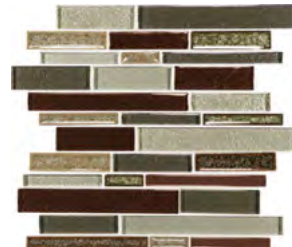

SAPPHIRE LAGOON CS95

EMERALD ISLE CS96

COPPER COAST CS97

AURELIAN SEAS CS98

RANDOM LINEAR MOSAICS MESH-MOUNTED ON 12 x 12 SHEET

DIAMOND DELTA CS93

HAZEL HARBOR CS94

SAPPHIRE LAGOON CS95