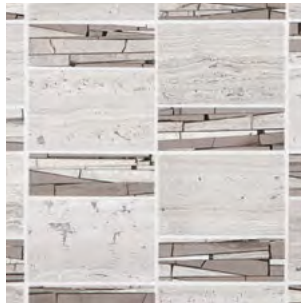

1" & 2" x 3" ABSTRACT MOSAIC
POLISHED
(12" x 12" Sheet)