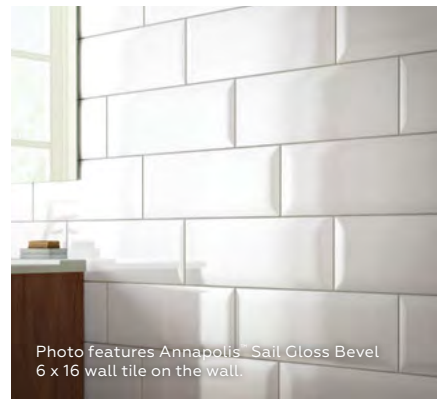

BLACK APO12

Photo features Annapolis Sail Gloss Bevel
6 x 16 wall tile on the wall.

AVAILABLE TILE SIZES

6 x 16
Wall Tile

6 x 16
Bevel Wall Tile

COMPOSITION™

GLAZED WALL

GESSO GLOSS CP01 / GESSO MATTE CP02