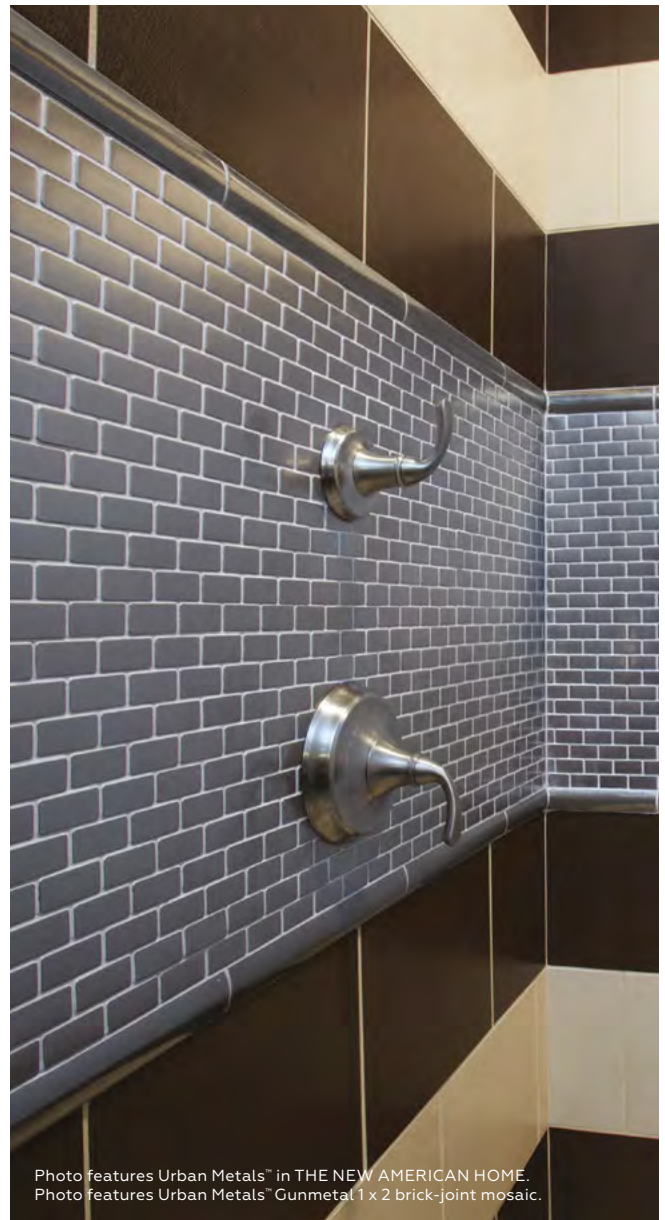

GUNMETAL UM03
1 x 2 Brick-Joint Mosaic
Mesh-mounted on 12 x 12 Sheet

GUNMETAL UM03
1/2 x 12 Jolly

GUNMETAL UM03
1-1/2 x 12 Ellipse Wall Liner

GUNMETAL UM03
2 x 12 Spiral Wall Border

GUNMETAL UM03
3 x 12 Ellipse Wall Liner