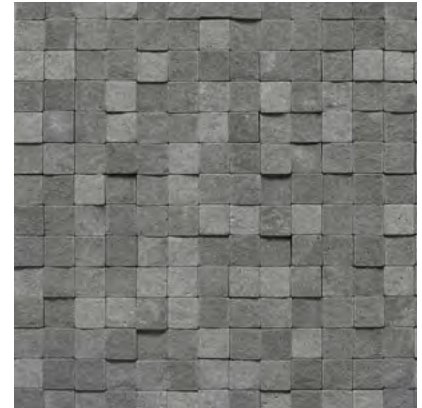

3/4" x 3/4" HIGH-LOW
SPLIT FACE MOSAIC
(12" x 12" Sheet)

1/2" x 1/2" MOSAIC
POLISHED
(12" x 12" Sheet)

2" HIGH-LOW RANDOM MOSAIC
POLISHED & HONED
(11-3/8" x 11-3/8" Sheet)

1-1/2" x 3/4" OVAL MOSAIC
POLISHED
(11-3/4" x 12" Sheet)