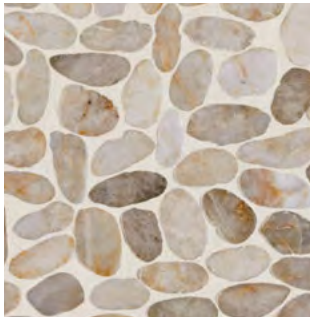

CREAMY SAND DA06
Irregular shape
(1 sq. ft. Sheet)