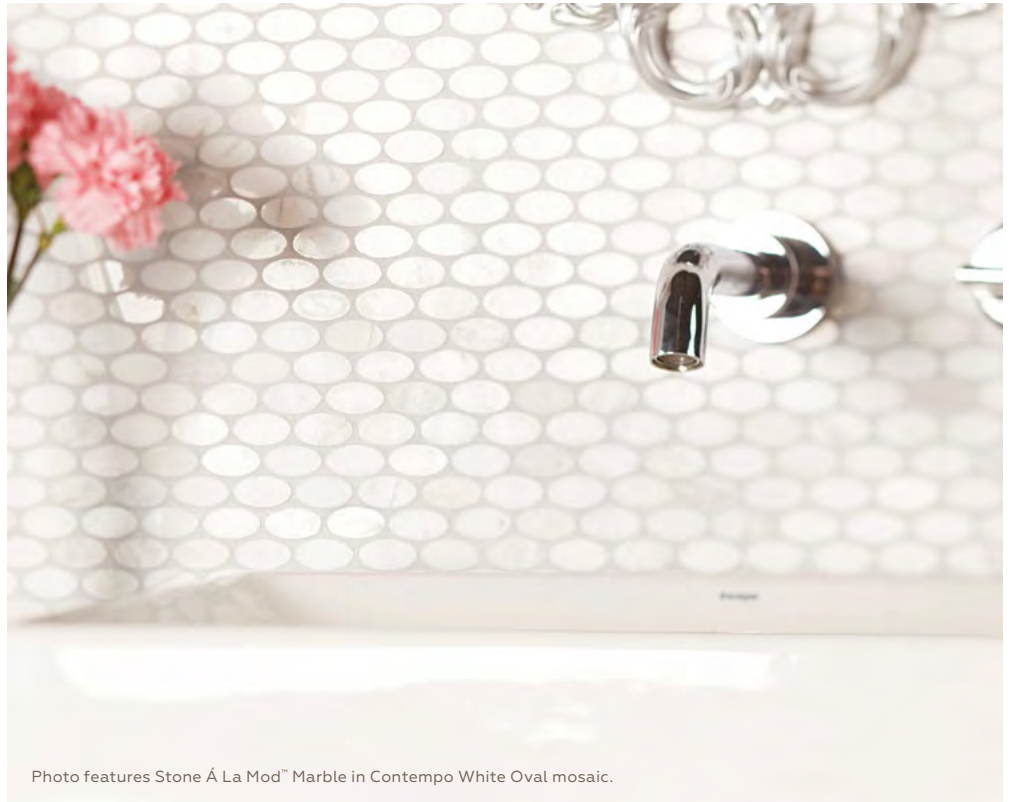

3/4" x 3/4" HIGH-LOW
SPLIT FACE MOSAIC
(12" x 12" Sheet)

2" x 12" CLASSIC CHAIR RAIL
POLISHED
2" x 12" CLASSIC CHAIR RAIL
HONED

3/4" x 12" CLASSIC PENCIL RAIL
POLISHED
3/4" x 12" CLASSIC PENCIL RAIL
HONED