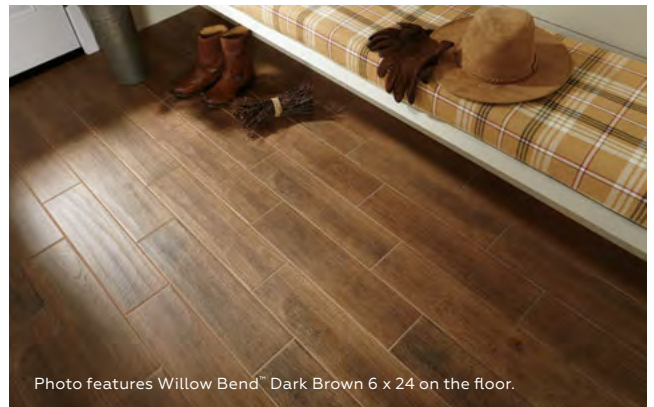

6 x 36
Floor Tile

6 x 24
Floor Tile

Photo features Willow Bend™ Dark Brown 6 x 24 on the floor.

Products are grouped by pricing level, Level 1 being the least expensive.

LEVEL 3

Photo features Saddle Brook™ Farmhouse in 6 x 36 on the floor.