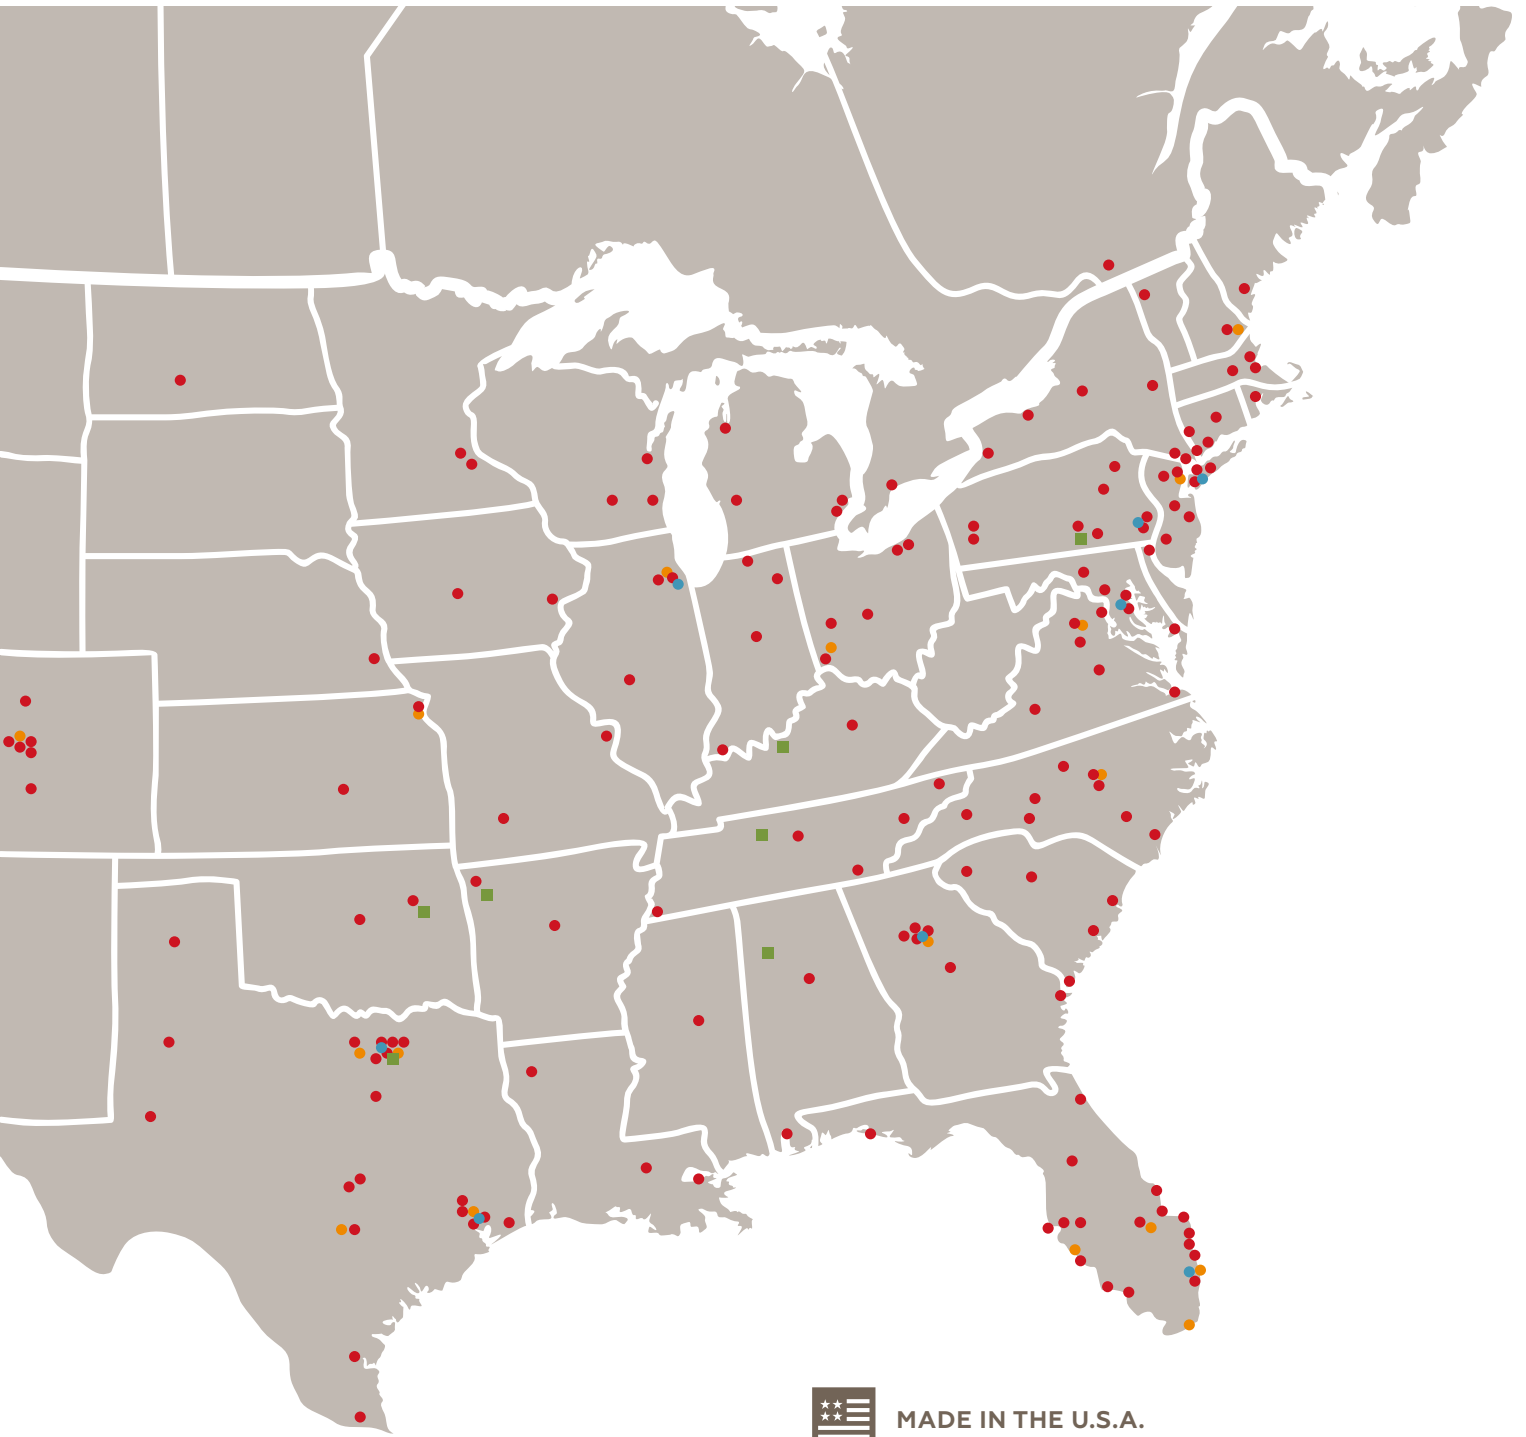

MADE IN THE U.S.A.

As an industry leader, Daltile offers an unparalleled footprint of manufacturing, distribution and service locations throughout the country and an unmatched portfolio of products manufactured in North America.

NORTH AMERICAN LOCATIONS NOT SHOWN:

- Cataño, Puerto Rico (sales service center)
- Honolulu, Hawaii (sales service/stone center)
- Mexicali, Mexico (manufacturing plant)
- Monterrey, Mexico (manufacturing plant)
- Salamanca, Mexico (manufacturing plant)

- Sales Service Center Locations
- Stone Centers / Slab Yards
- Design Galleries & Design Studios
- Manufacturing Plants