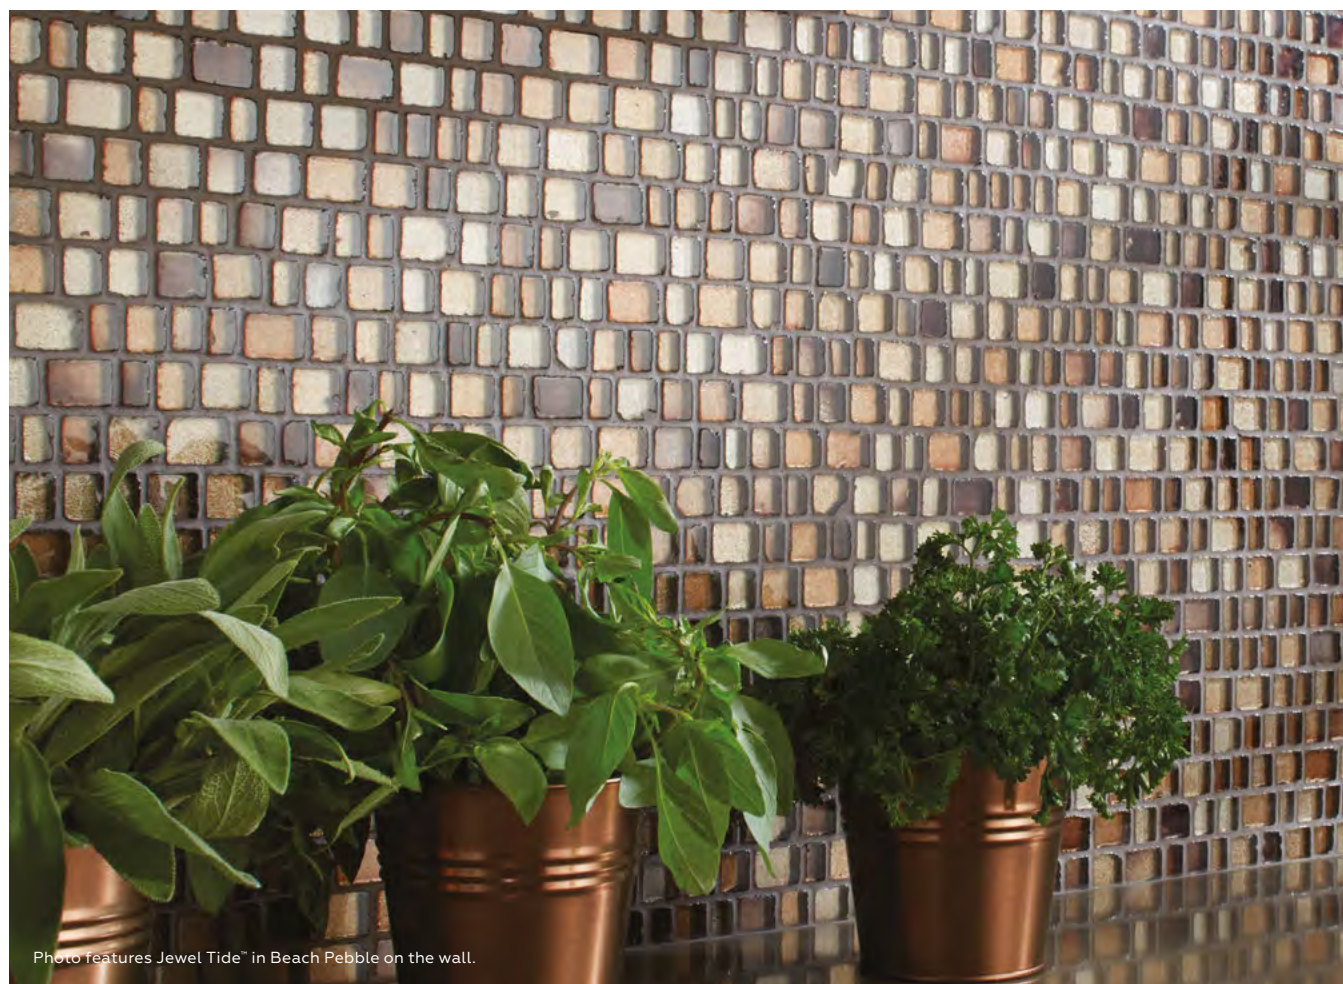

Photo features Jewel Tide™ in Beach Pebble on the wall.